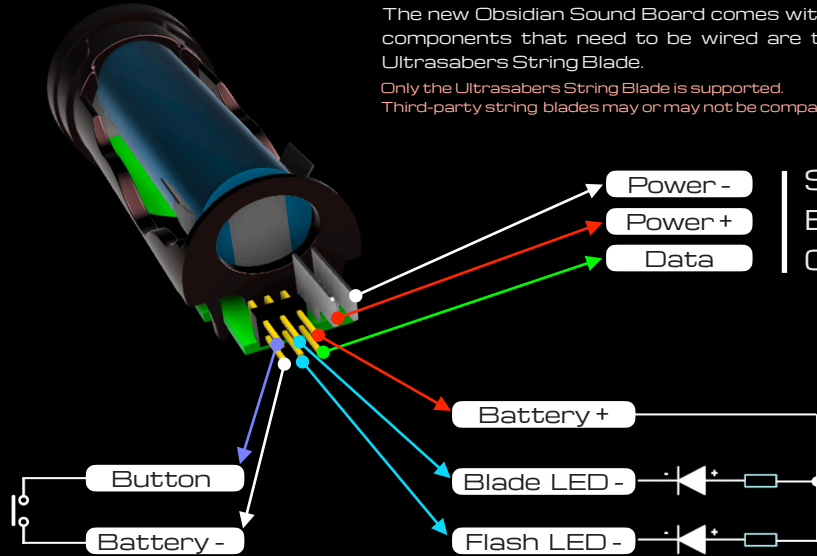

The New

OBSIDIAN SOUND BOARD

Technical Specs

MAIN FEATURES

- * Built on chassis, $\Phi 1.3"$, 4" long
- * Powered by a single 3.7V, 18650 Li-Ion rechargeable battery
- * Built-in battery holder and electrical protection
- * Built-in audio amplifier and speaker
- * Drives 2 LEDs and a 127-pixel string blade, simultaneously
- * Up to 10 fonts, up to 25 sounds per font
- * Up to 6:40 minutes audio memory
- * Auto-power-off at timeout and low battery

WIRING DIAGRAM

The new Obsidian Sound Board comes with the battery and speaker already connected to the board, so the only components that need to be wired are the push button and the lights, either a 2-channel power LED or an Ultrasabers String Blade.

Only the Ultrasabers String Blade is supported.
Third-party string blades may or may not be compatible with the Obsidian sound board.

Additional Parts

- * Ultrasabers String Blade / Dual channel LED / Single channel LED (leave `Flash_LED_` unused)
- * 1x 18650, 3.7V, unprotected Li-Ion battery
- * 1x Non-latching push button,
- * 1x Double row pin header, female, 0.1"
- * 2x Flat terminal for crimping, 0.25"
- * Wires. Observe the AWG requirements below, for string blade power and for all LED connections